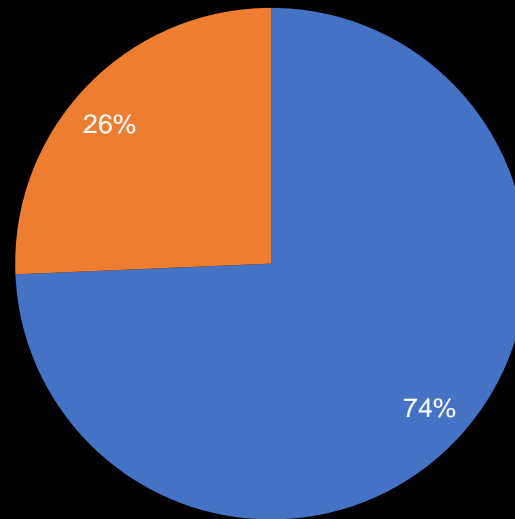

Survey “Are you ready for the Moon Village?” RESULTS

Moon Village Association - 2020

Part I - A little about you! (Our participants)

Number of participants from each country

- Italy: 137*
- India: 41
- Romania: 38
- United States: 31
- Total number of participants: 413
- Total countries participated: 67

**High number of participants from Italy possibly due to the fact that this survey was launched in Italian language beside English.*

Participating countries

■ Italy ■ India ■ Romania ■ United States ■ Rest of World

Moon Village Association - 2020

Participants gender ratio

- Male to Female Ratio: 270:143

Gender Ratio

■ Male ■ Female

Analysis: A high number of participants among male than the female.

Participants age group

- Participants below age 30: 307
- Participants over age 30: 106

Age group

■ Participants below age 30 ■ Participants above age 30

Analysis: Most of the participants of the survey were from the younger age group.