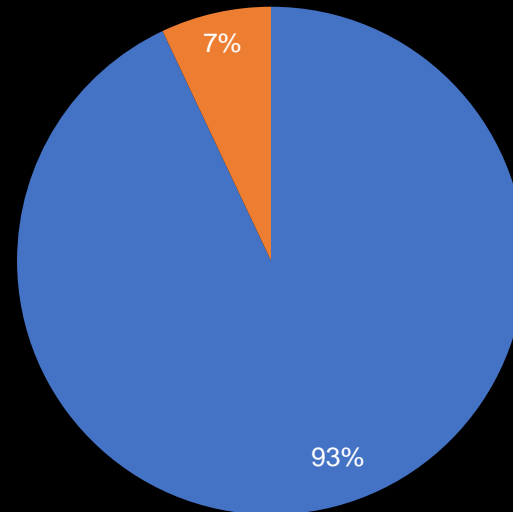

Survey “Are you ready for the Moon Village?” RESULTS

Moon Village Association - 2020

Part I - A little about you! (Our participants)

Number of participants from each country

- Italy: 137*
- India: 41
- Romania: 38
- United States: 31
- Total number of participants: 413
- Total countries participated: 67

Quality of meal

■ I agree ■ I do not agree ■ I do not know

Analysis: Most of the participants had a better quality of meals sleep during the pandemic.

Part II -Participants views on space exploration!

Participants' interest in space exploration

- Interest in space exploration: 384
- No interest in space exploration: 29

Interest in space exploration

■ Interest in space exploration ■ Not interested in space exploration

Analysis: Not surprising! But majority of the participants seem to be interested in space exploration.