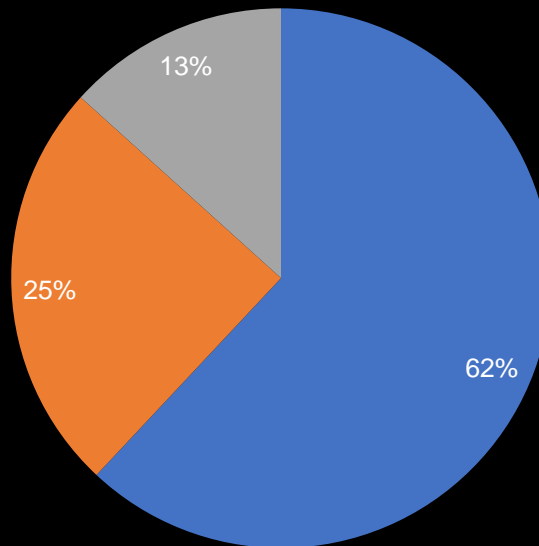

Are you having better quality meals? (during pandemic)

Quality of meal

■ I agree   ■ I do not agree   ■ I do not know

Analysis: Most of the participants had a better quality of meals sleep during the pandemic.