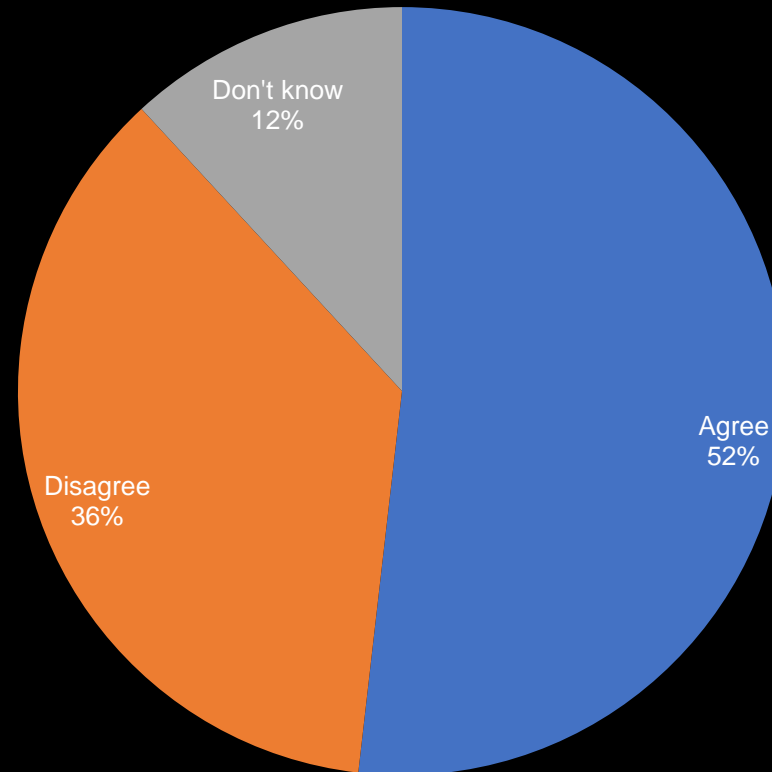

Are you having better quality sleep? (during pandemic)

Sleep quality

Analysis: Most of the participants had a better quality of sleep during the pandemic.