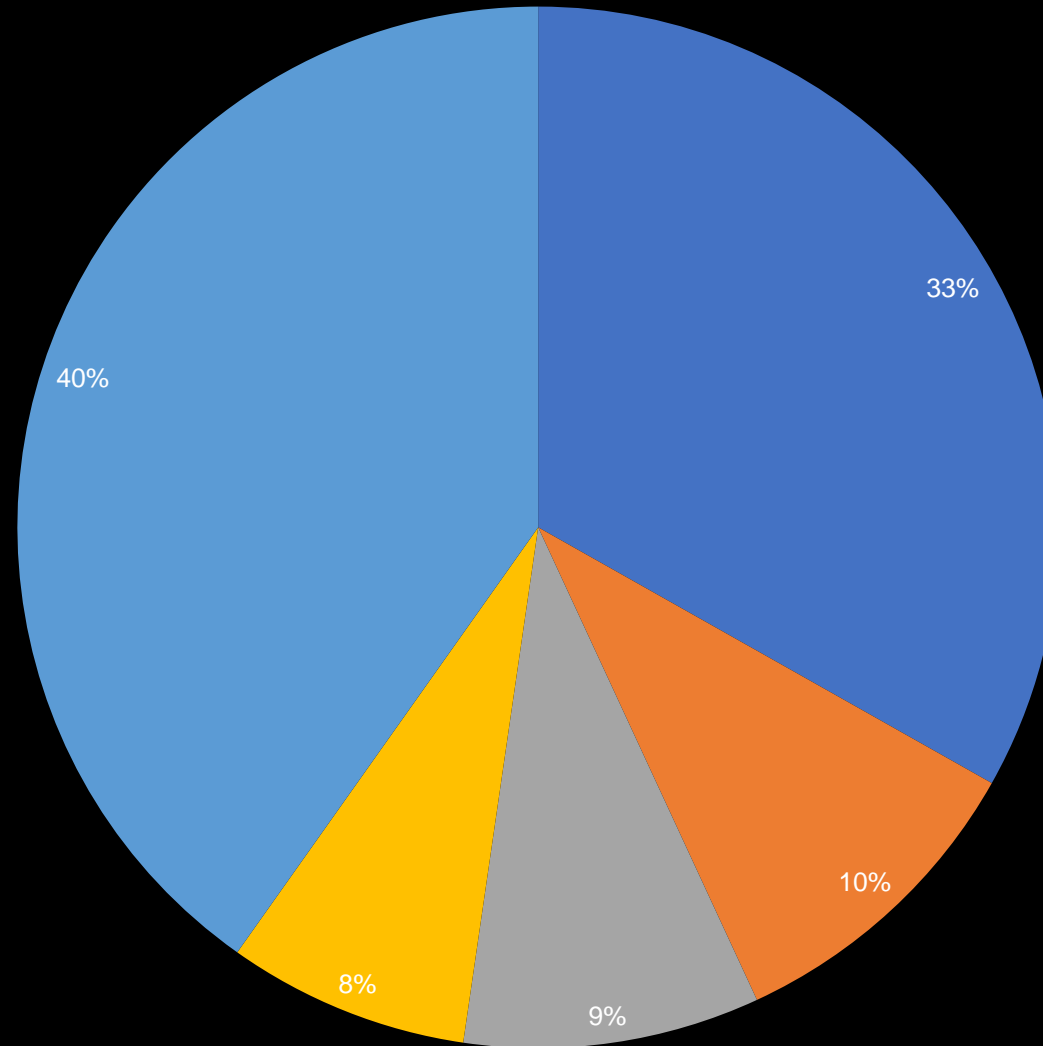

Survey “Are you ready for the Moon Village?” RESULTS

Moon Village Association - 2020

Part I - A little about you! (Our participants)

Number of participants from each country

- Italy: 137*
- India: 41
- Romania: 38
- United States: 31
- Total number of participants: 413
- Total countries participated: 67

**High number of participants from Italy possibly due to the fact that this survey was launched in Italian language beside English.*

Participating countries

■ Italy ■ India ■ Romania ■ United States ■ Rest of World

Moon Village Association - 2020

Participants gender ratio

- Male to Female Ratio: 270:143

Gender Ratio

■ Male ■ Female

Analysis: A high number of participants among male than the female.

Participants age group

- Participants below age 30: 307
- Participants over age 30: 106

Age group

■ Participants below age 30 ■ Participants above age 30

Analysis: Most of the participants of the survey were from the younger age group.