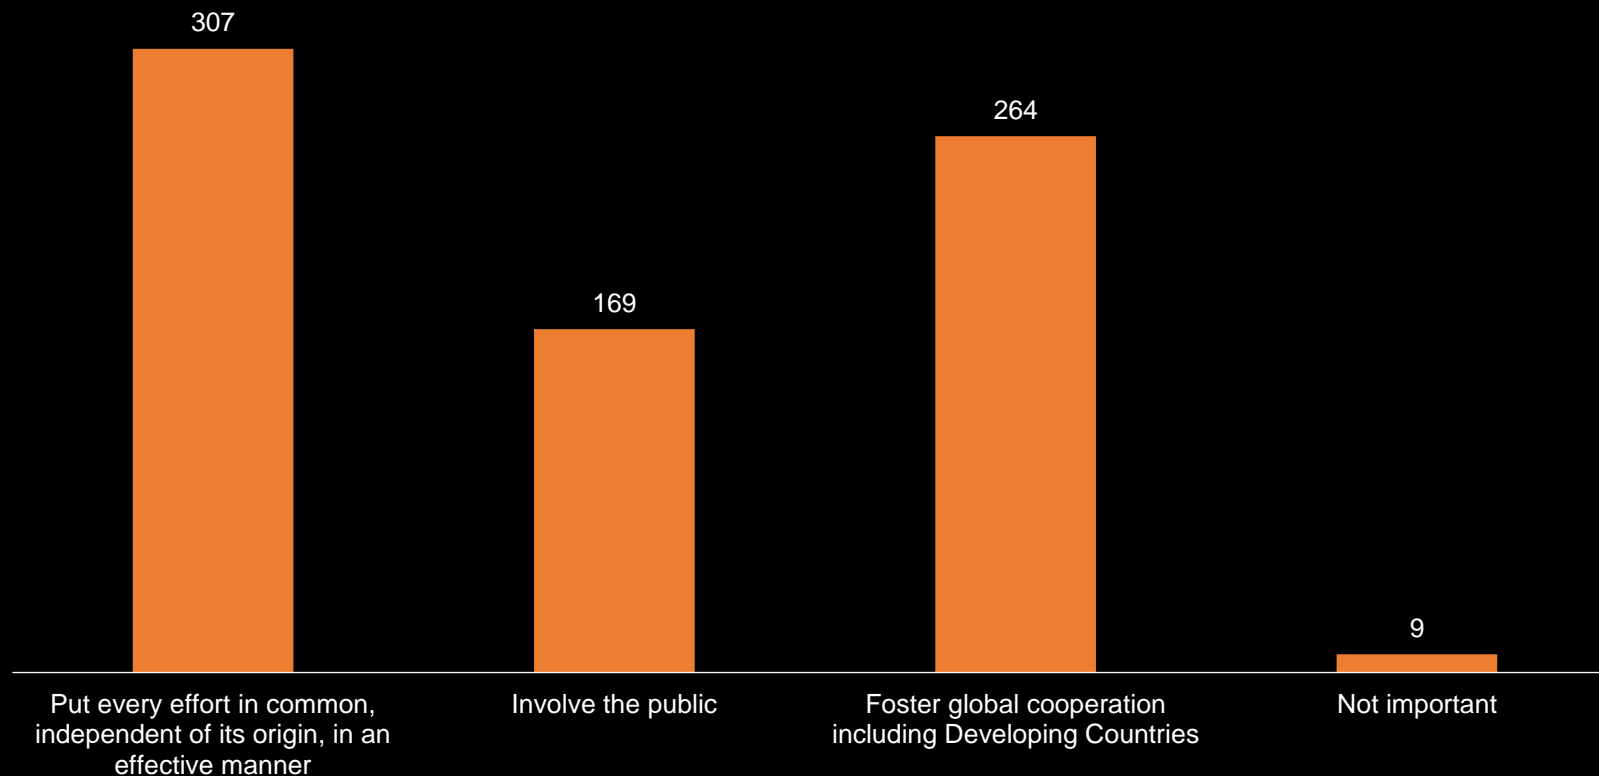

Reasons to go back to the Moon

Reasons to go back to the Moon

Importance of Moon Village

Creation of Moon Village is important because

Development of Infrastructures on Moon

Development of Infrastructures on Moon