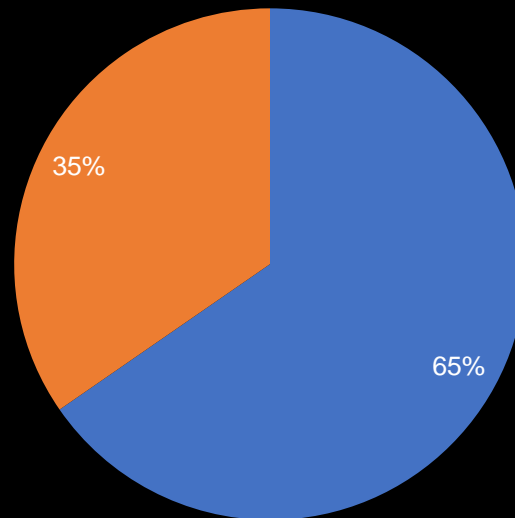

Survey “Are you ready for the Moon Village?” RESULTS

Moon Village Association - 2020

Part I - A little about you! (Our participants)

Number of participants from each country

- Italy: 137*
- India: 41
- Romania: 38
- United States: 31
- Total number of participants: 413
- Total countries participated: 67

**High number of participants from Italy possibly due to the fact that this survey was launched in Italian language beside English.*

Participating countries

■ Italy ■ India ■ Romania ■ United States ■ Rest of World

Moon Village Association - 2020

Participants gender ratio

- Male to Female Ratio: 270:143

Gender Ratio

■ Male ■ Female

Analysis: A high number of participants among male than the female.

Participants age group

- Participants below age 30: 307
- Participants over age 30: 106

Age group

■ Participants below age 30 ■ Participants above age 30

Analysis: Most of the participants of the survey were from the younger age group.